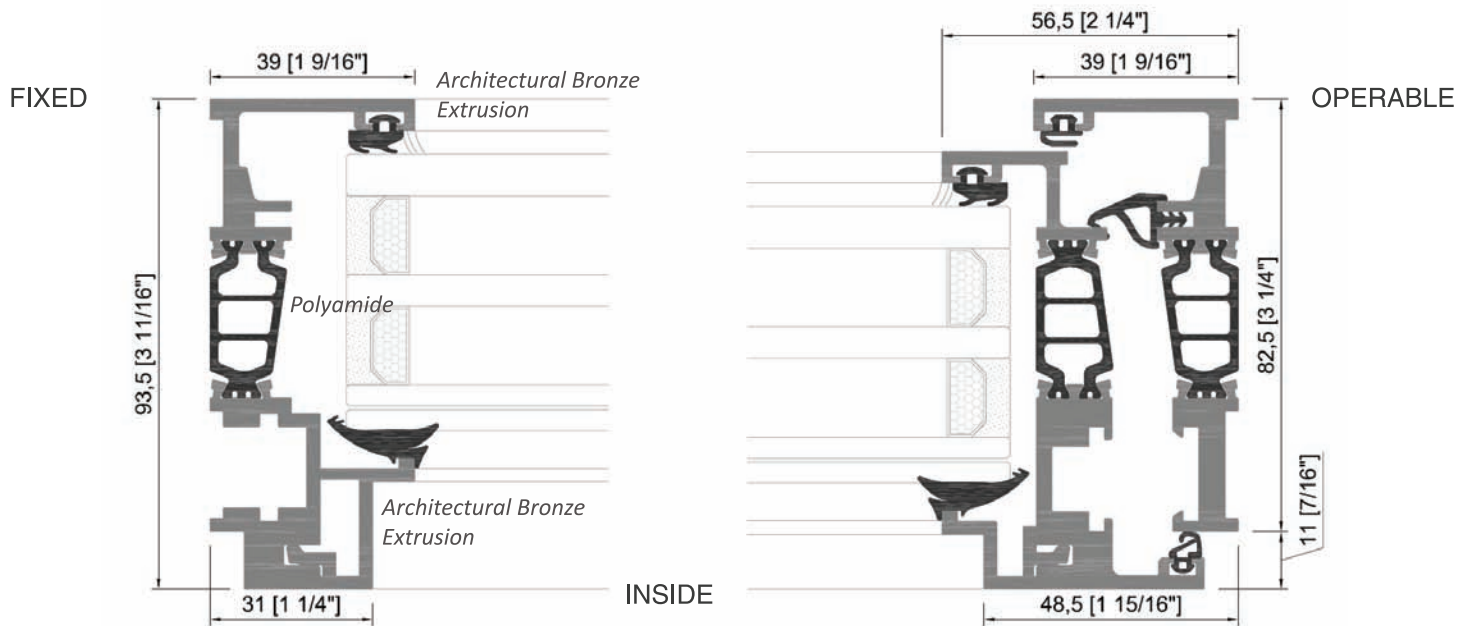

ABX D45

ARCHITECTURAL BRONZE

DISCLAIMER: Technical drawings are for guidance only

Only 31 mm width for fixed frames and 48 mm for operable, the slimmest extruded profile of Astec series, latest born of a long R&D tradition, returns to lines and material purity of the past to capture the innovative today's architecture. The new ABX® D45 series for windows and doors combines refined aesthetics and avant-garde technological performance to deliver occupant comfort and security, even for extensive lights.

Perfect frame for top architectural briefs, the D45 Architectural Bronze series comes with a range of superb finishes.

Glass range

Fixed units: 25 - 69 mm
Inward openings: 15 - 59 mm
Outward openings: 25 - 69 mm

ABX® D45 conforms to exacting technological standards, complying with European CE Mark.

Typology:
Double balcony door with tilt and turn active sash

Size:
2000x2400h mm

Air permeability
(EN 1026 - UNI EN 12207)
Class 4